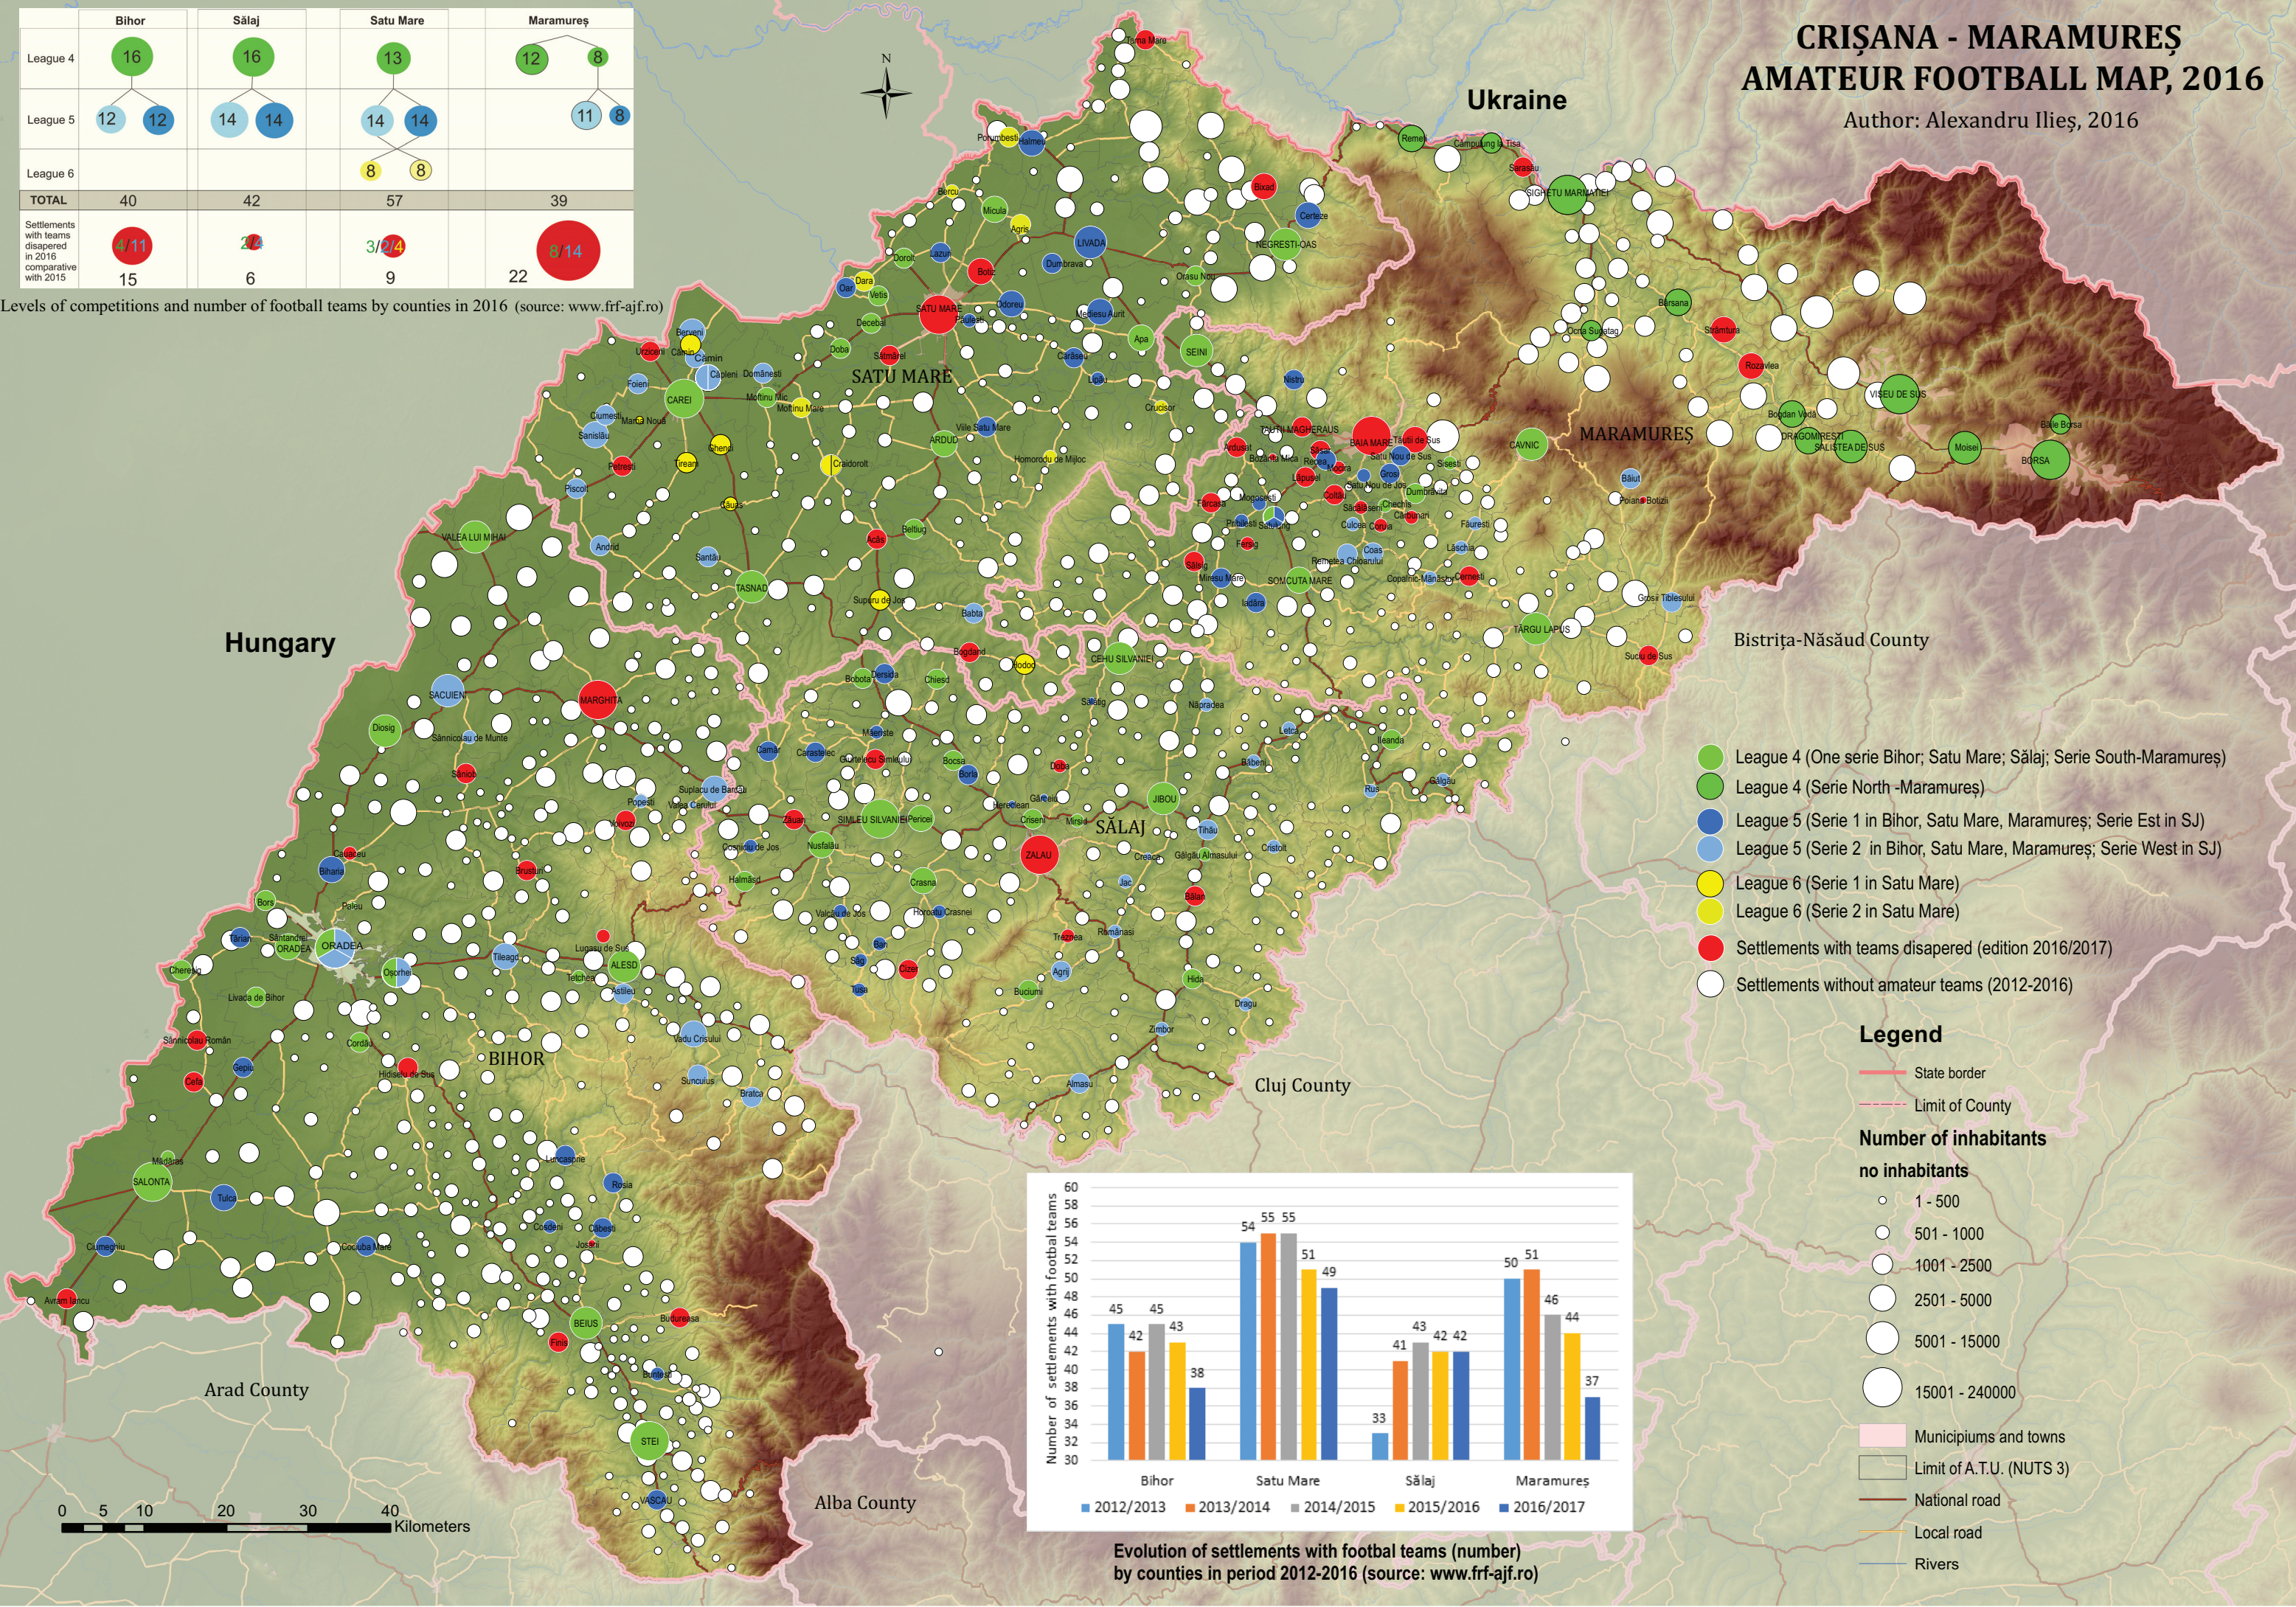

CRIȘANA - MARAMUREȘ AMATEUR FOOTBALL MAP, 2016

Author: Alexandru Ilieș, 2016

	Bihor	Sălaj	Satu Mare	Maramureș
League 4	16	16	13	12 8
League 5	12 12	14 14	14 14	11 8
League 6			8 8	
TOTAL	40	42	57	39
Settlements with teams disappeared in 2016 comparative with 2015	4/11	2/4	3/24	8/14
	15	6	9	22

Levels of competitions and number of football teams by counties in 2016 (source: www.frf-ajf.ro)

- League 4 (One serie Bihor; Satu Mare; Sălaj; Serie South-Maramureș)
- League 4 (Serie North -Maramureș)
- League 5 (Serie 1 in Bihor, Satu Mare, Maramureș; Serie Est in SJ)
- League 5 (Serie 2 in Bihor, Satu Mare, Maramureș; Serie West in SJ)
- League 6 (Serie 1 in Satu Mare)
- League 6 (Serie 2 in Satu Mare)
- Settlements with teams disappeared (edition 2016/2017)
- Settlements without amateur teams (2012-2016)

Legend

- State border
- Limit of County
- Number of inhabitants**
- 1 - 500
- 501 - 1000
- 1001 - 2500
- 2501 - 5000
- 5001 - 15000
- 15001 - 240000
- Municipiums and towns
- Limit of A.T.U. (NUTS 3)
- National road
- Local road
- Rivers

Evolution of settlements with football teams (number) by counties in period 2012-2016 (source: www.frf-ajf.ro)