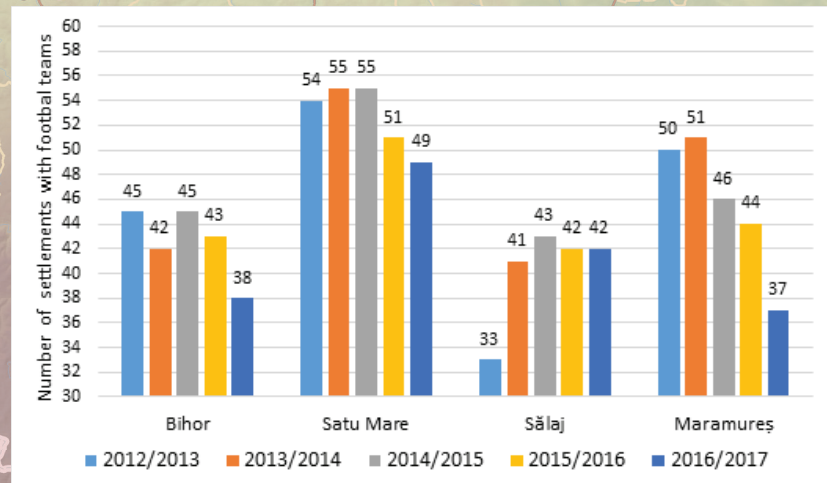

CRIȘANA - MARAMUREȘ AMATEUR FOOTBALL MAP, 2016

Author: Alexandru Ilieș, 2016

	Bihor	Sălaj	Satu Mare	Maramureș
League 4	16	16	13	12 8
League 5	12 12	14 14	14 14	11 8
League 6			8 8	
TOTAL	40	42	57	39
Settlements with teams disappeared in 2016 comparative with 2015	4/11	2/4	3/24	8/14
	15	6	9	22

Legend

- State border
- Limit of County
- Number of inhabitants**
- 1 - 500
- 501 - 1000
- 1001 - 2500
- 2501 - 5000
- 5001 - 15000
- 15001 - 240000
- Municipiums and towns
- Limit of A.T.U. (NUTS 3)
- National road
- Local road
- Rivers